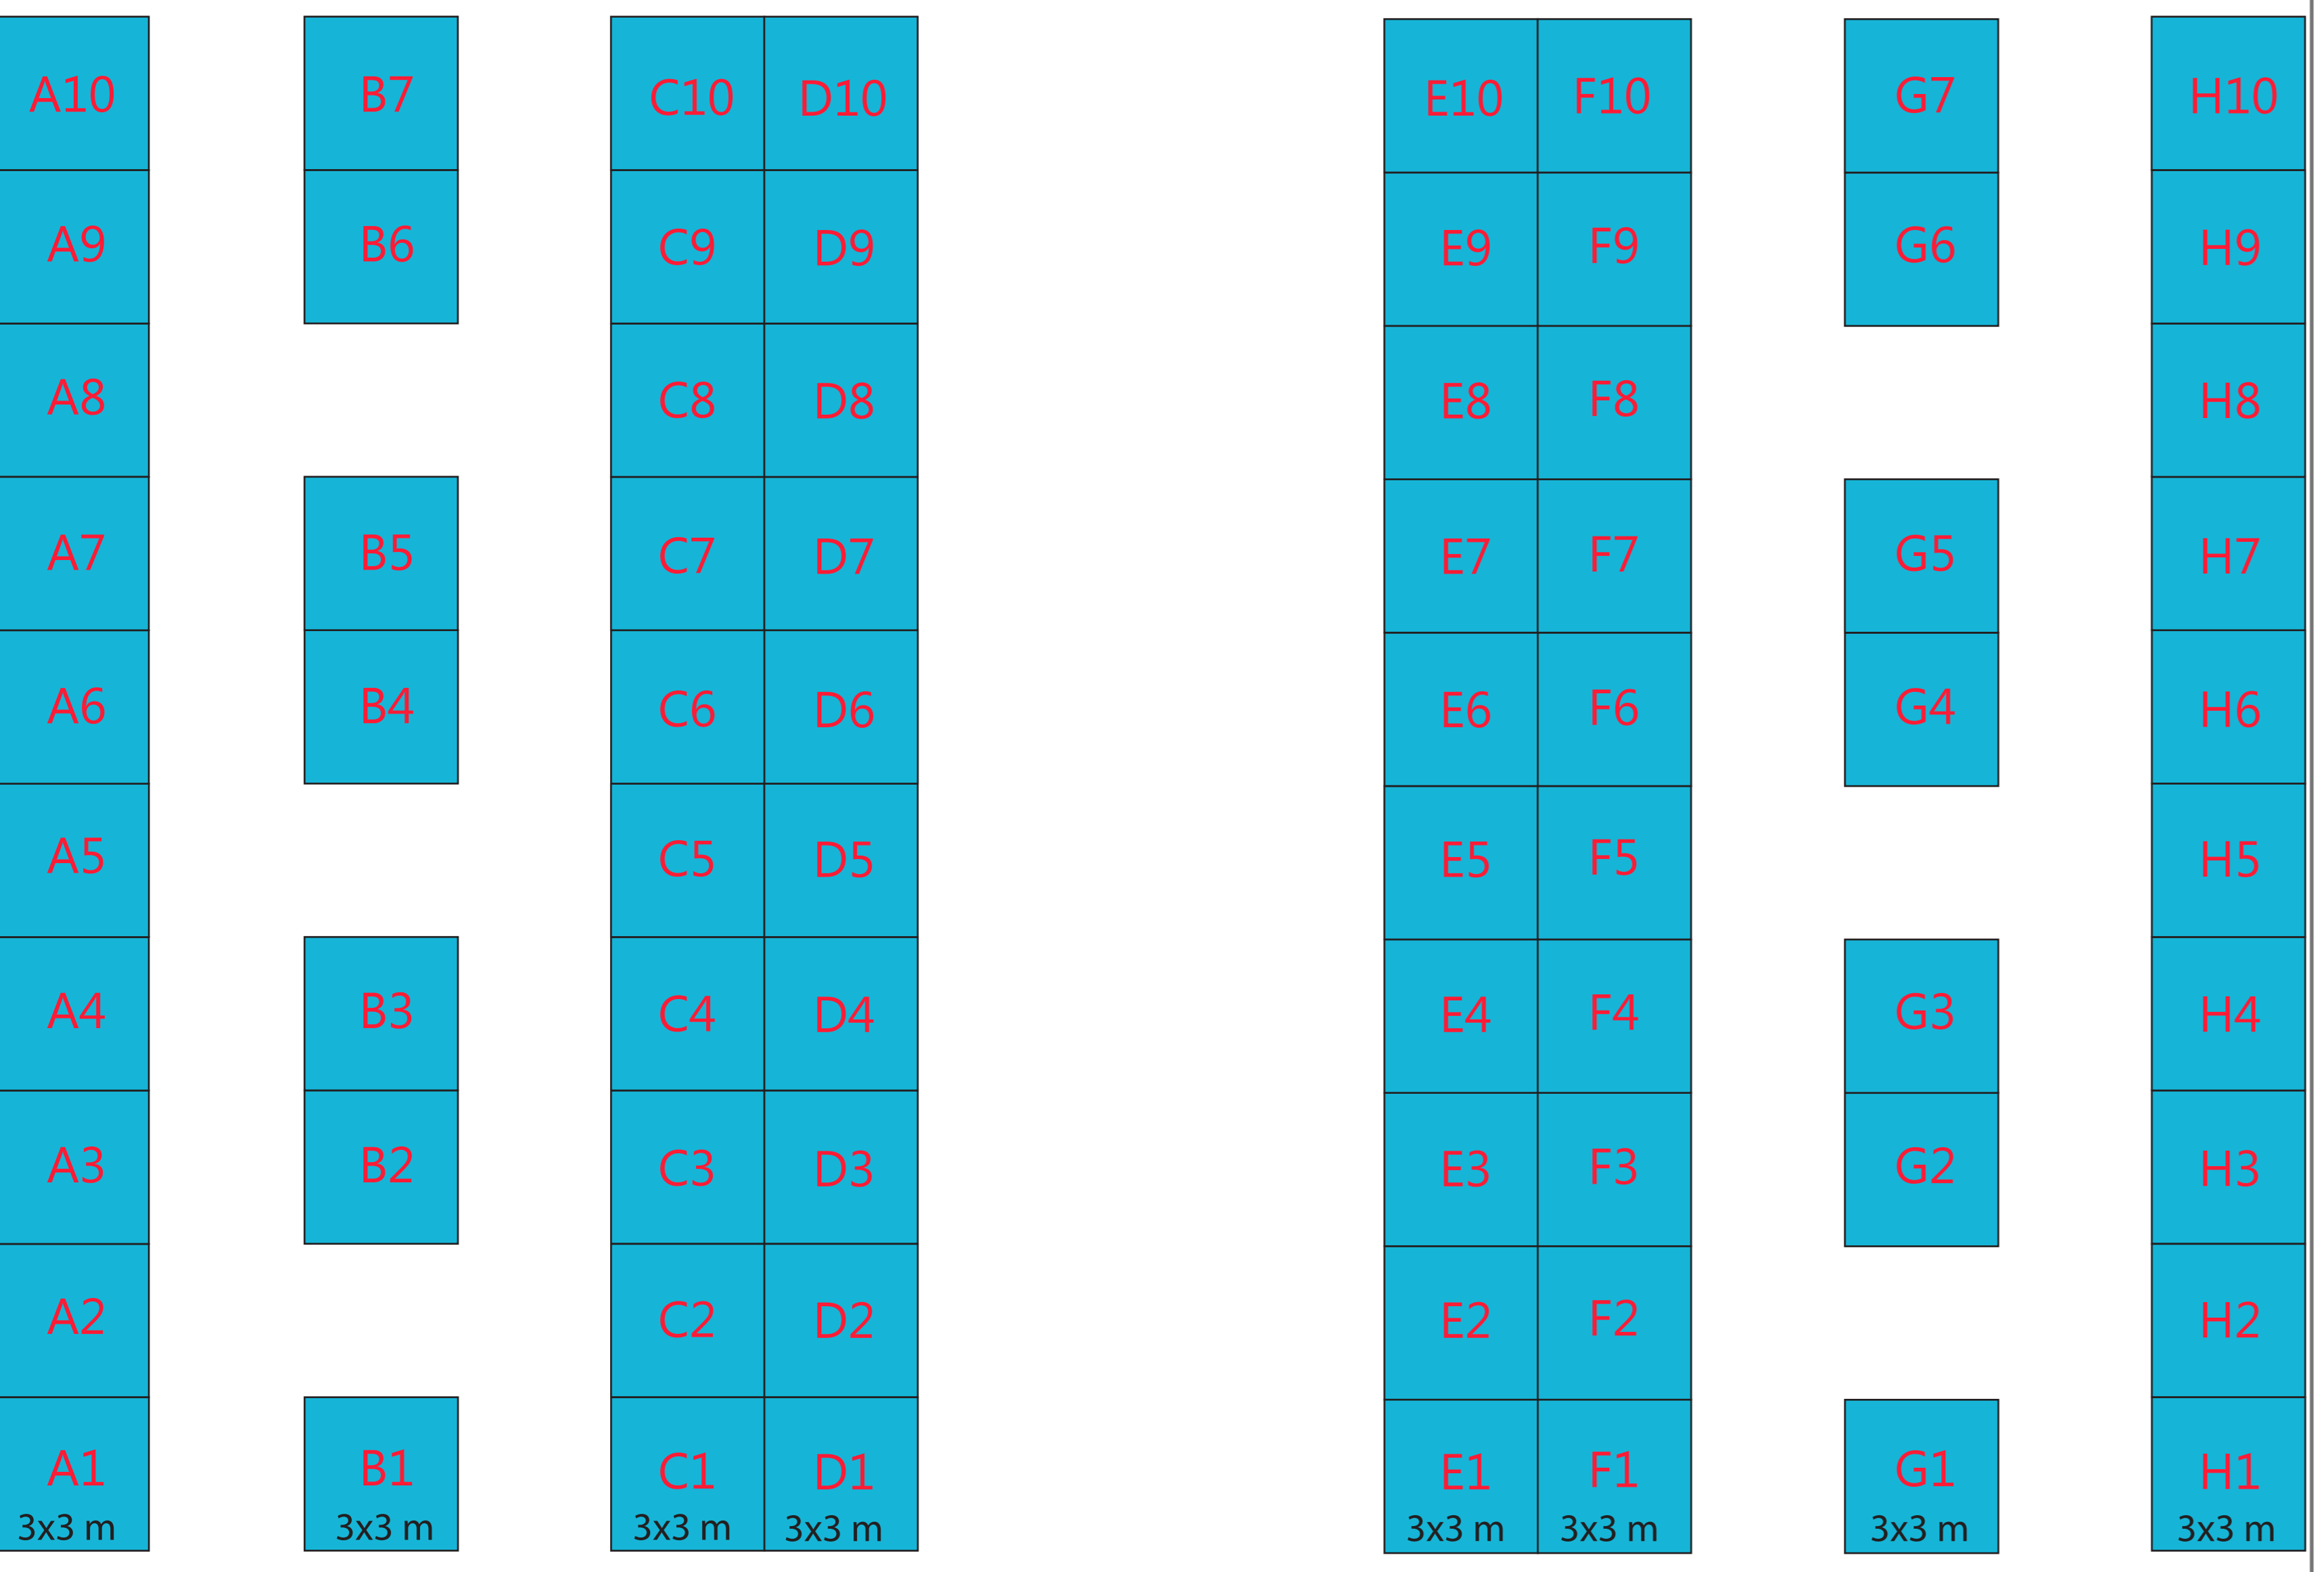

LOADING DOOR 3
4.5mH x 6.0mW

Forum

INVITED ASEAN PAVILION
COPYRIGHTS TRADE EXHIBITOR

ENTRANCE/EXIT

FIRST AID

VIP 2

FHC.

FHC.