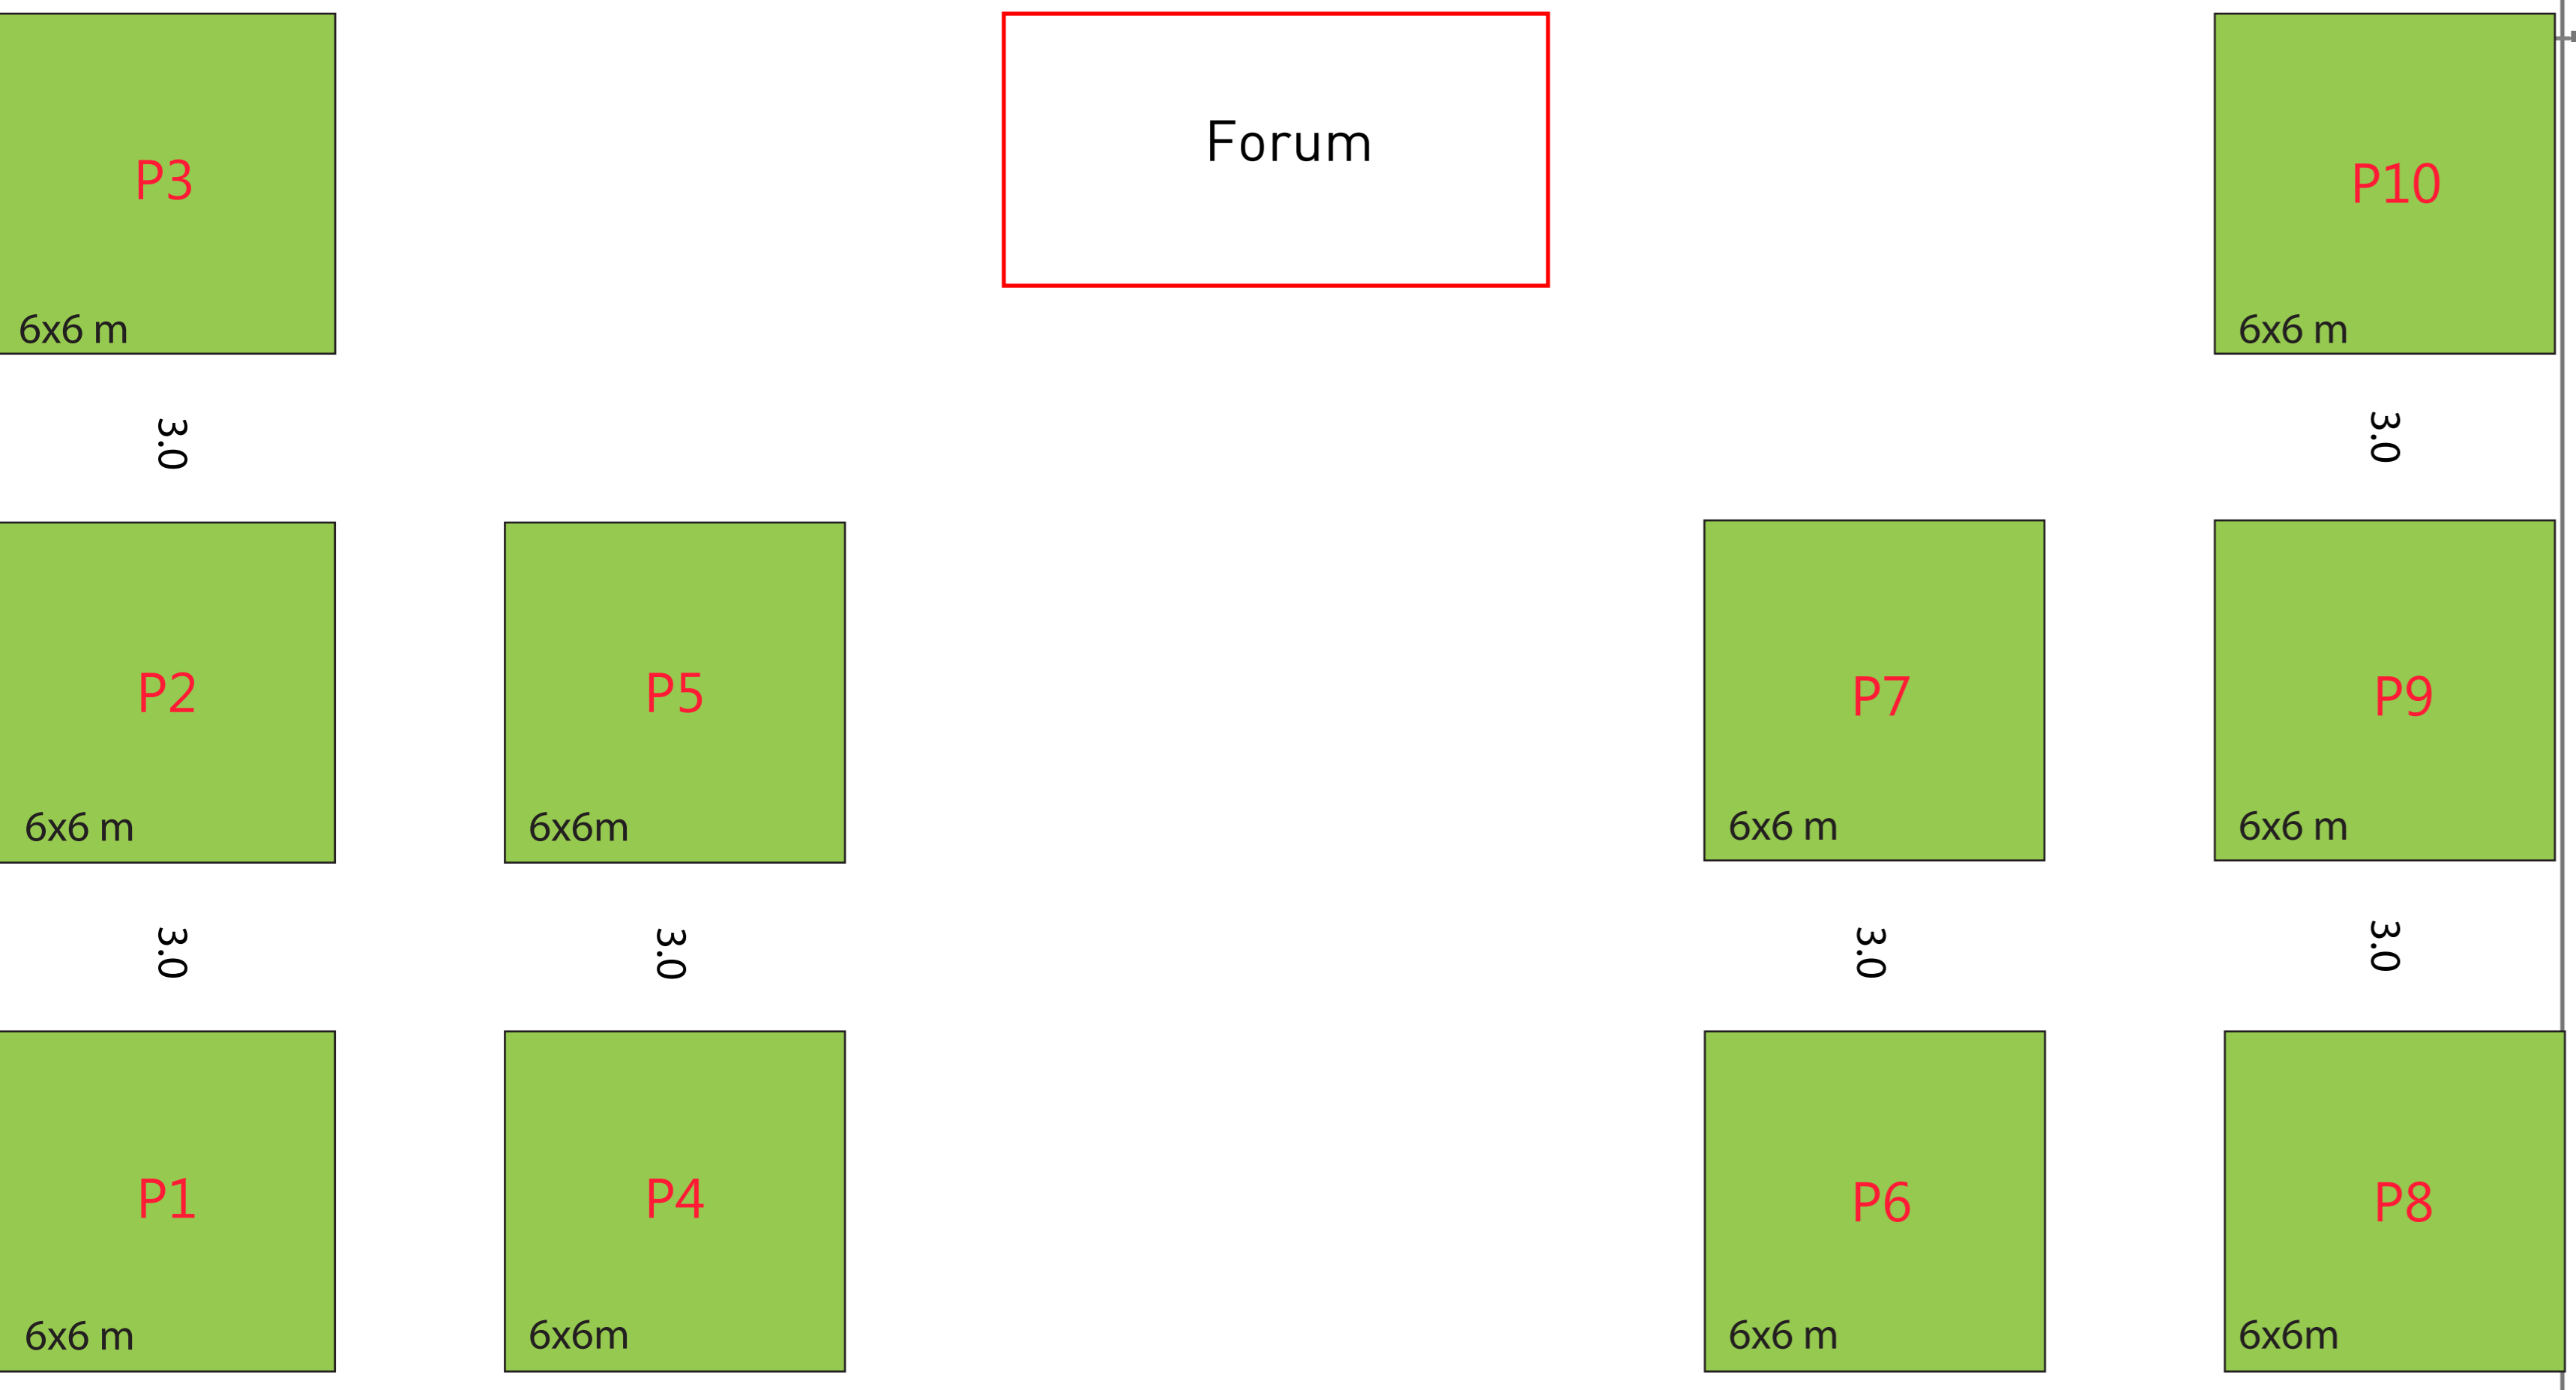

LOADING DOOR 3
4.5mH x 6.0mW

Forum

INVITED ASEAN PAVILION
COPYRIGHTS TRADE EXHIBITOR

ENTRANCE/EXIT

FIRST AID

VIP 2

FHC.

FHC.